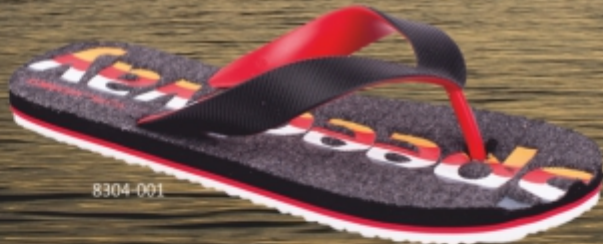

8302-002

STYLE	8302
SEX	MEN
Material	PVC/EVA/EVA
Size range	41-46

9307-001

STYLE	9307
SEX	MEN
Material	EVA
Size range	41-46

9307-002

8304-001

8304-002

STYLE	8304
SEX	MEN
Material	PVC/TEXTILE/EVA
Size range	41-46

9307-003

CALYPSO
LOVES YOU