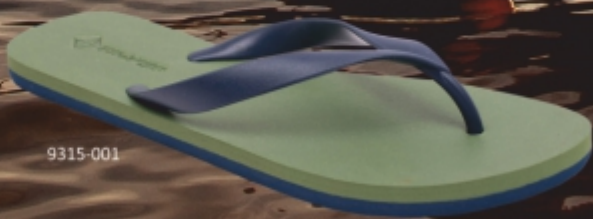

CALYPTO  
LOVES YOU

FOR EVERYONE  
UNDER THE SUN

STYLE	9316
SEX	MEN
Material	EVA
Size range	40-45

9316-001

9316-002

9316-003

# FOR EVERYONE UNDER THE SUN

STAY ACTIVE

9315-002

9315-001

STYLE	9315
SEX	MEN
Material	PVC/PE
Size range	40-45

STYLE	8307
SEX	MEN
Material	PVC/PE
Size range	41-46

8307-002

8305-001